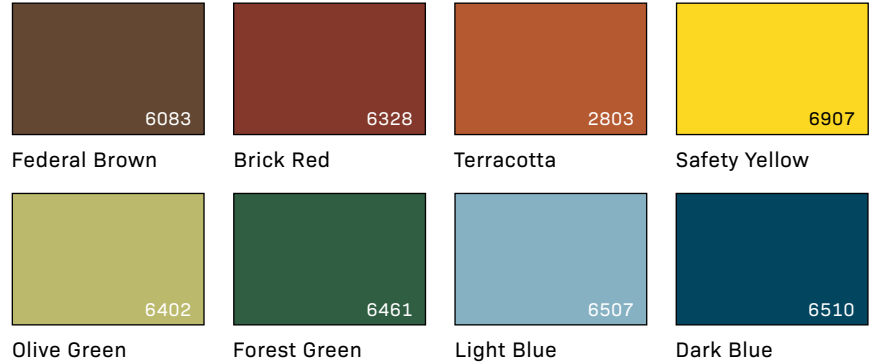

Premium Color Options

- $8 per gallon additional costs for premium colors
- 200 gallon minimum quantity order

Custom Colors Available: Quote required for custom colors with 200 gallon minimum quantity order.

Coatings Color Information

- All colors shown are representation only. Due to screen variations, ink, or other factors, colors shown may be a different than the actual product or sample color sheet.
- All products will be made to the best of our ability to provide uniformity compliant with coating industry standards. For color verification, a color sample is available upon request.
- Standard color options may vary depending on product chemistry. If different product chemistries are required for a project, please request sample for color verification.
- Color may be affected by application technique, surface texture, and lighting conditions when product is applied. Premium/custom color coatings are prone to fade over time.
- White is the only color stocked and ready for shipment upon order being placed. Please allow 7-10 business days for manufacturing of all other color options.
- Premium/custom colors are manufactured with the understanding that the customer agrees to purchase up to an additional 10% of product that may occur during manufacturing process.

Product Color Availability

Product	Standard Colors				Premium Colors								Custom Colors
	White	Light Gray	Gray	Tan	Federal Brown	Brick Red	Terracotta	Safety Yellow	Olive Green	Forest Green	Light Blue	Dark Blue	Custom Colors
Acrylic 211	■	■	■	■									
High-Tensile Acrylic 211	■	■	■	■	■	■	■	■	■	■	■	■	■
High-Gloss Acrylic 215	■	■	■	■	■	■	■	■	■	■	■	■	■
Butyl 310	■	■	■	■									
Silicone 410	■	■	■	■	■	■	■	■	■	■	■	■	■
High-Solids Silicone 412	■	■	■	■	■	■	■	■	■	■	■	■	■
Aliphatic Urethane 510	■	■											
Aromatic Urethane 520			■										
Wall Coatings	■	■	■	■	■	■	■	■	■	■	■	■	■